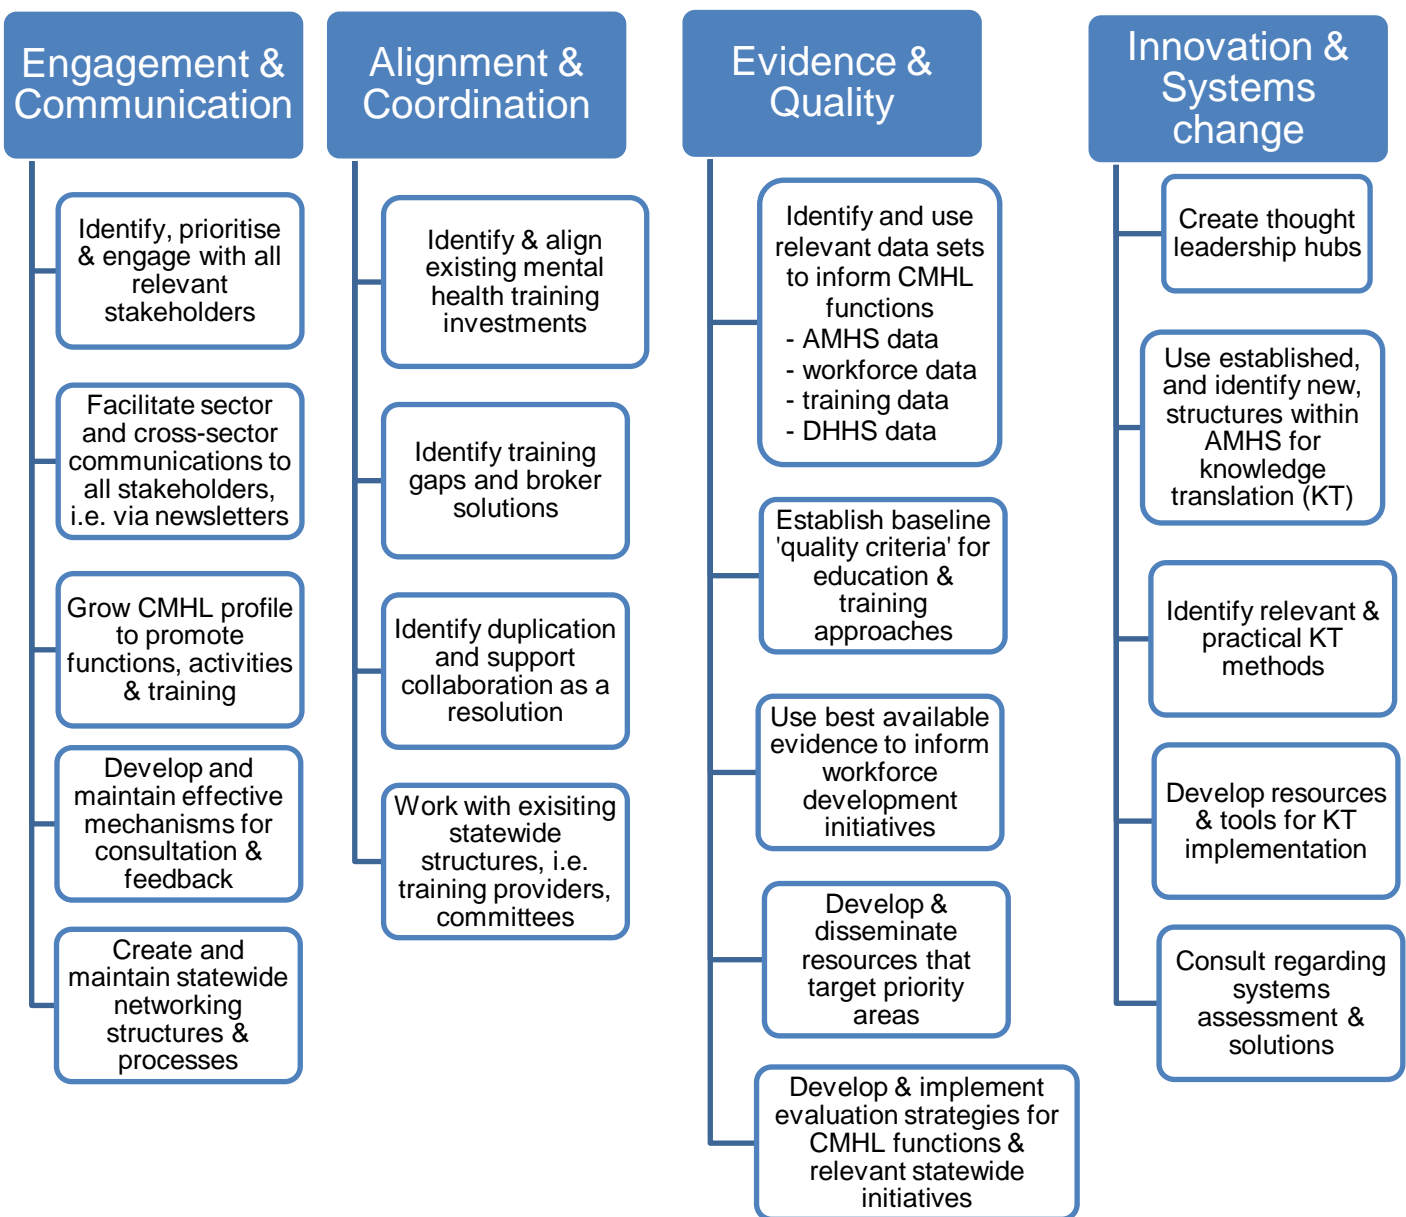

CMHL Structure and Functions

CMHL Strategic Leadership

(whole of mental health workforce, including lived experience workforces)

Elements of Collective Impact
Underpinning conceptual model